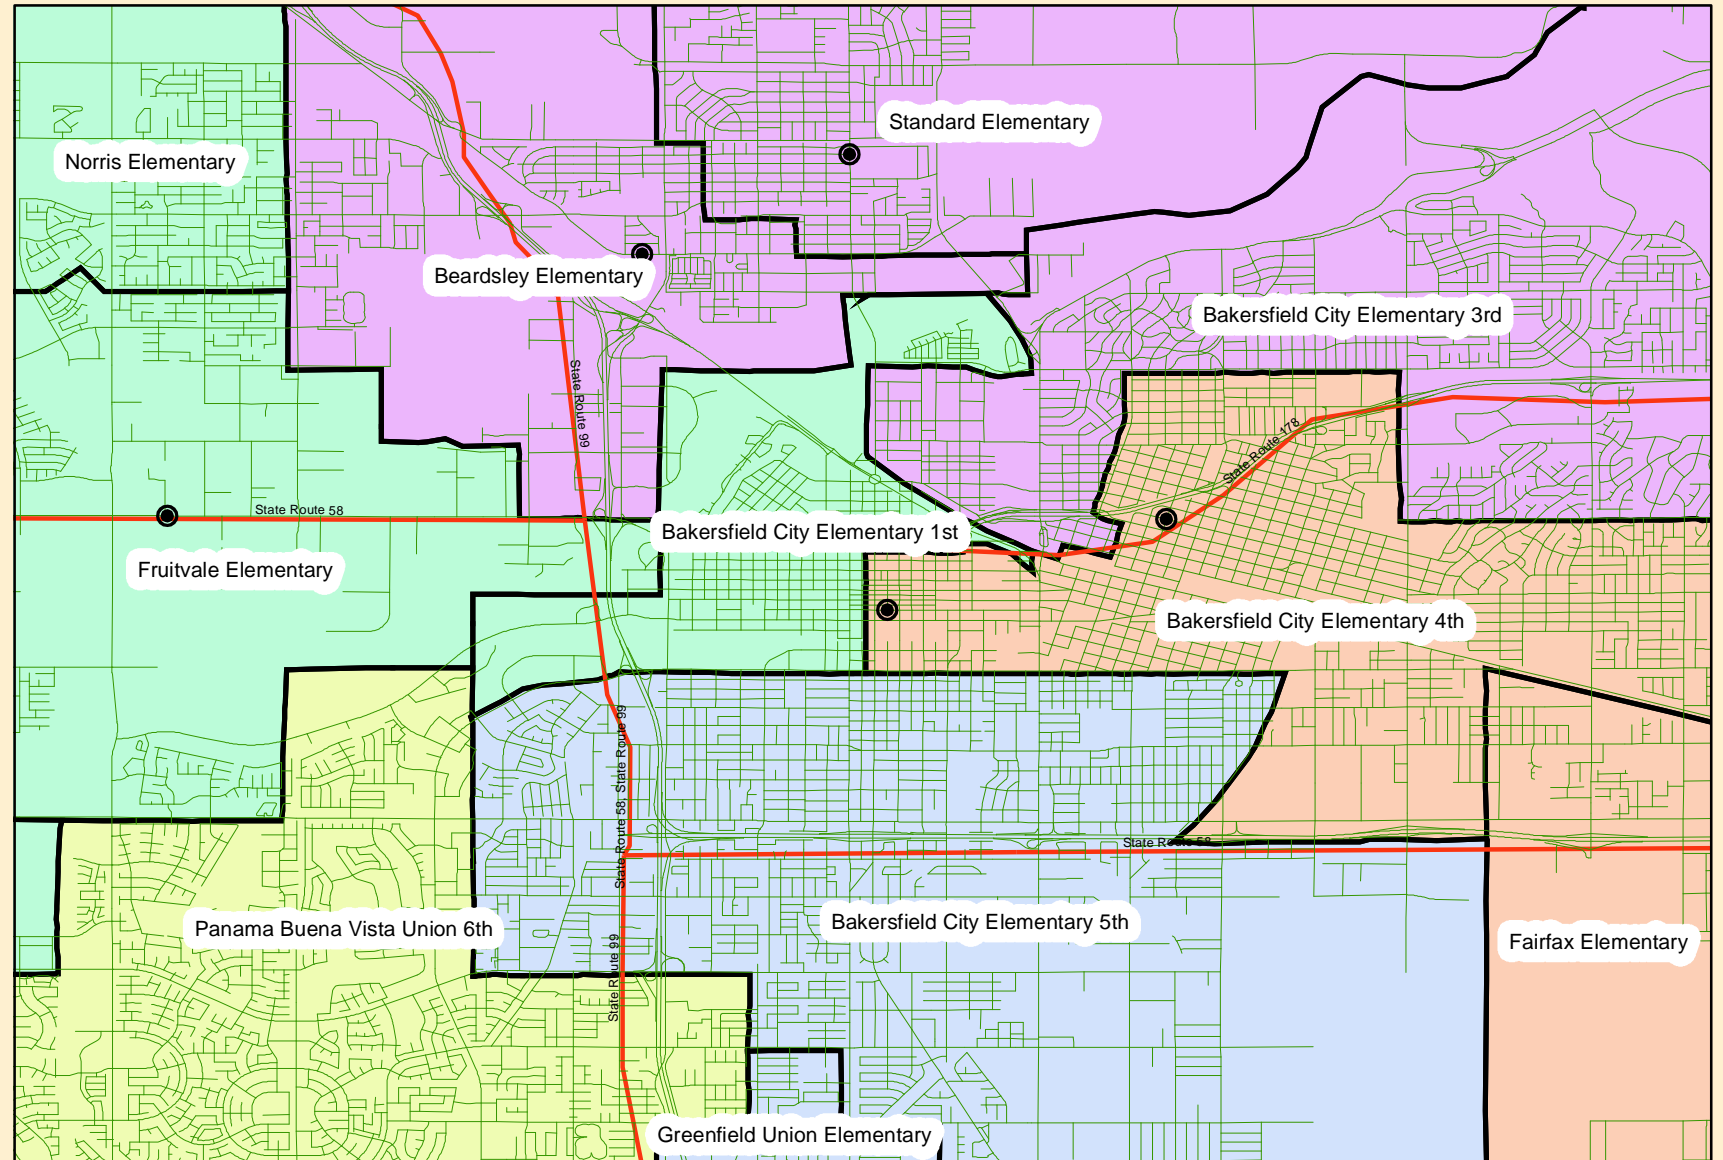

Legend

- District Offices
- Streets
- State Highway
- ▭ School Districts

Trustee Areas

- 1st Trustee
- 3rd Trustee
- 4th Trustee
- 5th Trustee
- 6th Trustee

Kern County Board of Education

Meets the second Tuesday of each month in room 1A of the City Centre Building, 1300 17th street - CITY CENTRE, Bakersfield, CA, 93301-4533

www.kern.org

Kern County Board of Education Central Bakersfield

Office of Larry E. Reider
Kern County Superintendent of Schools
Research Services Department GIS
February 2003