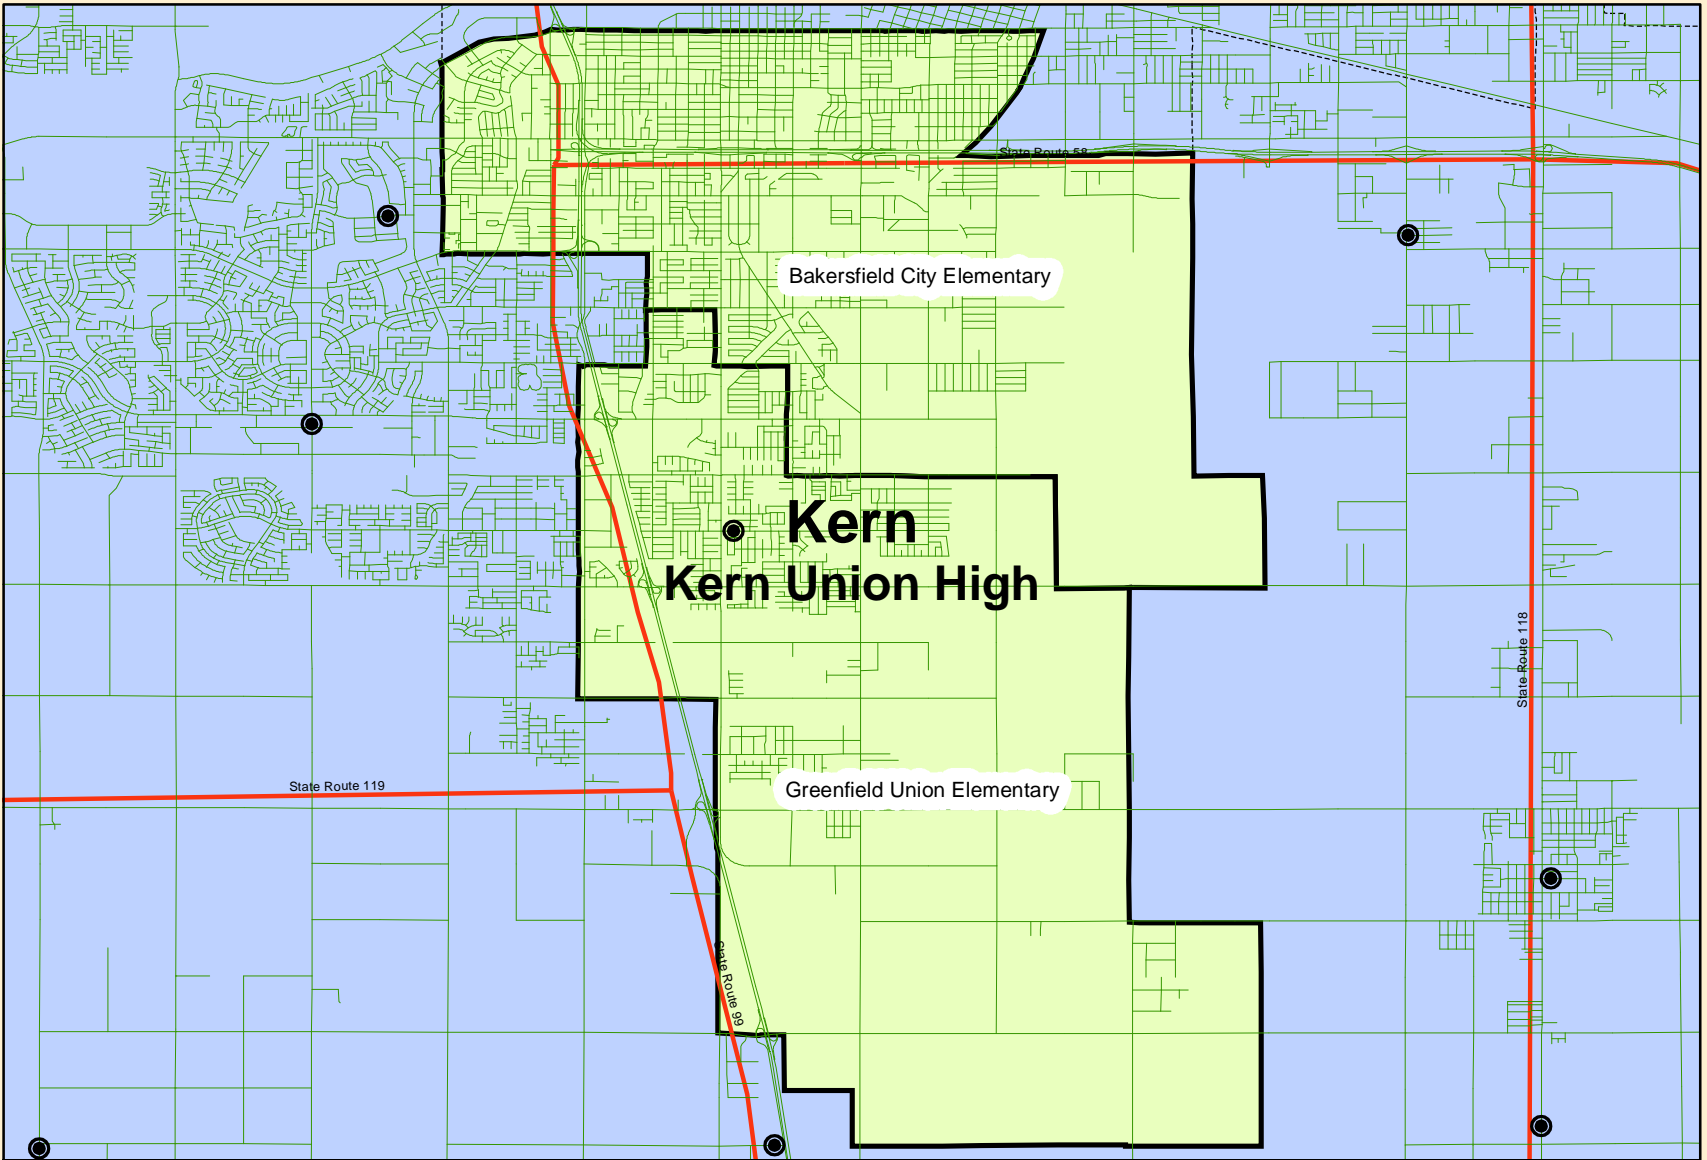

Legend

-  District Offices
-  Streets
-  State Highway
-  Counties
-  BCSD
-  High School Districts
-  Districts

Kern County Board of Education
 Meets the second Tuesday of each month in
 room 1A of the City Centre Building,
 1300 17th street - CITY CENTRE,
 Bakersfield, CA, 93301-4533
 www.kern.org

Kern County Board of Education 5th Trustee Area - Milo E. Hall

Office of Larry E. Reider
 Kern County Superintendent of Schools
 Research Services Department GIS
 February 2003

Source: US Census Bureau Maps
 Created in ArcGIS 6 using ArcMap