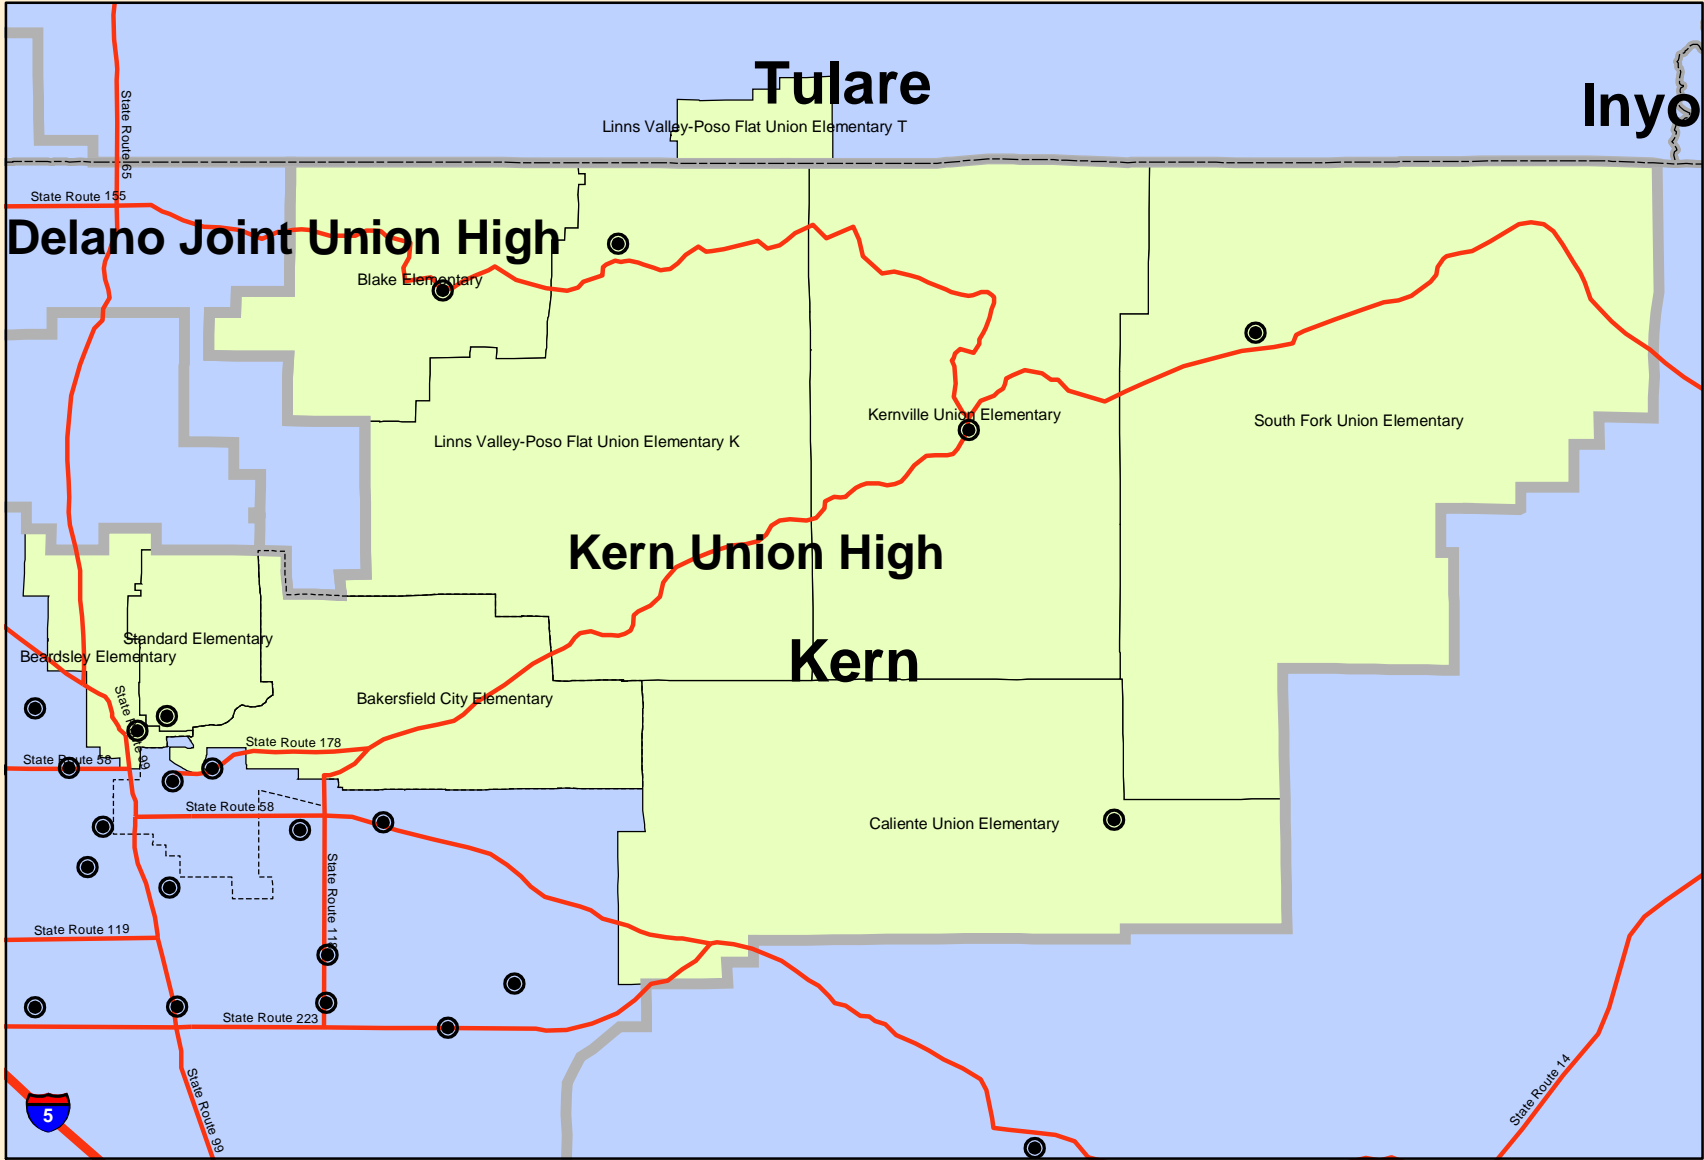

Legend

- District Offices
- Interstate
- US Highway
- State Highway
- ▭ Counties
- - - BCSD
- ▭ High School Districts
- ▭ School Districts

Kern County Board of Education
 Meets the second Tuesday of each month in
 room 1A of the City Centre Building,
 1300 17th street - CITY CENTRE,
 Bakersfield, CA, 93301-4533
 www.kern.org

Kern County Board of Education
3rd Trustee Area - Mary M. Little

Office of Larry E. Reidner
 Kern County Superintendent of Schools
 Research Services Department GIS
 February 2003
 Source: US Census Bureau Maps
 Created in ArcGIS 8 using ArcMap