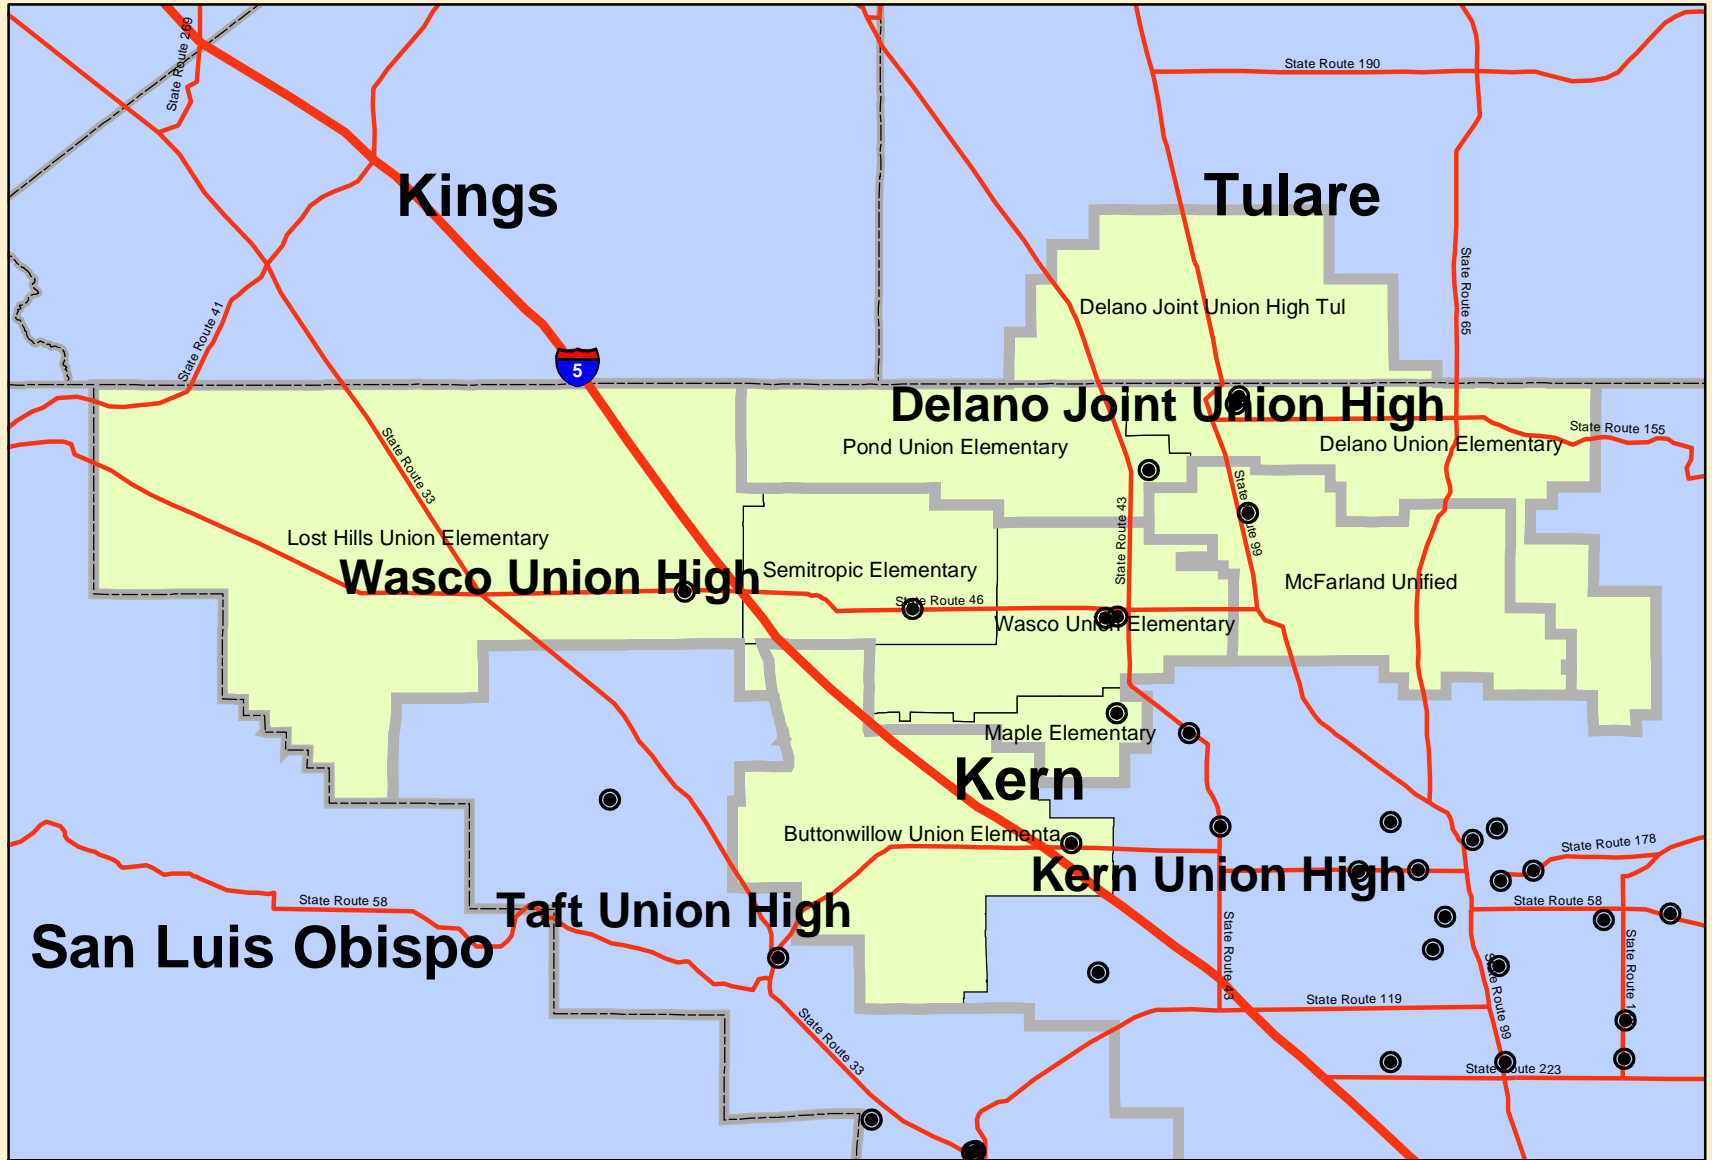

Legend

- District Offices
- Interstate
- US Highway
- State Highway
- ▭ Counties
- ▭ High School Districts
- ▭ School Districts

Kern County Board of Education
 Meets the second Tuesday of each month in room 1A of the City Centre Building, 1300 17th street - CITY CENTRE, Bakersfield, CA, 93301-4533
www.kern.org

**Kern County Board of Education
 2nd Trustee Area - James L. Bartleson**

Office of Larry E. Reider
 Kern County Superintendent of Schools
 Research Services Department GIS
 February 2003
Source: US Census Bureau Maps
 Created in ArcGIS 6 using ArcMap