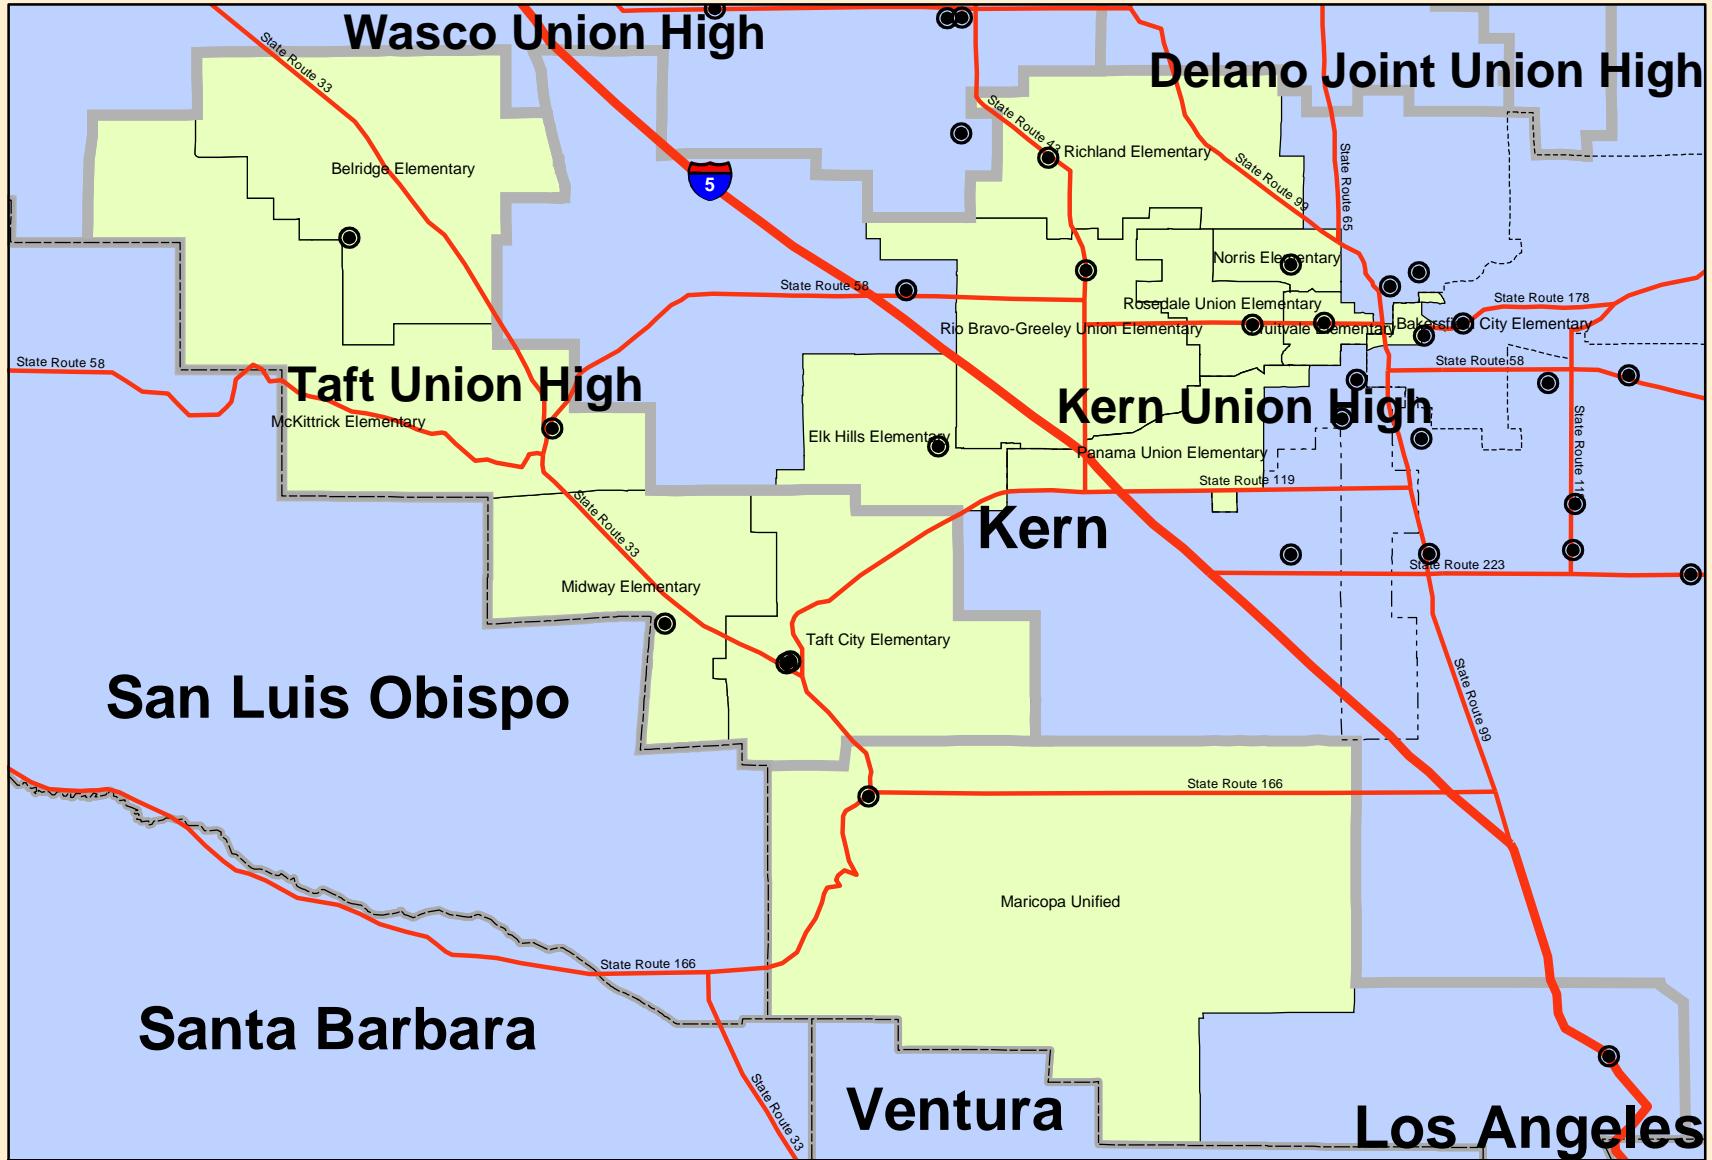

Legend

- District Offices
- Interstate
- State Highway
- ▭ Counties
- - - BCSD
- - - PBVSD
- ▭ High School Districts
- ▭ School Districts

Kern County Board of Education
 Meets the second Tuesday of each month in room 1A of the City Centre Building, 1300 17th street - CITY CENTRE, Bakersfield, CA, 93301-4533
www.kern.org

Kern County Board of Education
1st Trustee Area - Ronald G. Froehlich

Office of Larry E. Reider
 Kern County Superintendent of Schools
 Research Services Department GIS
 February 2003
Source: US Census Bureau Maps
 Created in ArcGIS 8 using ArcMap