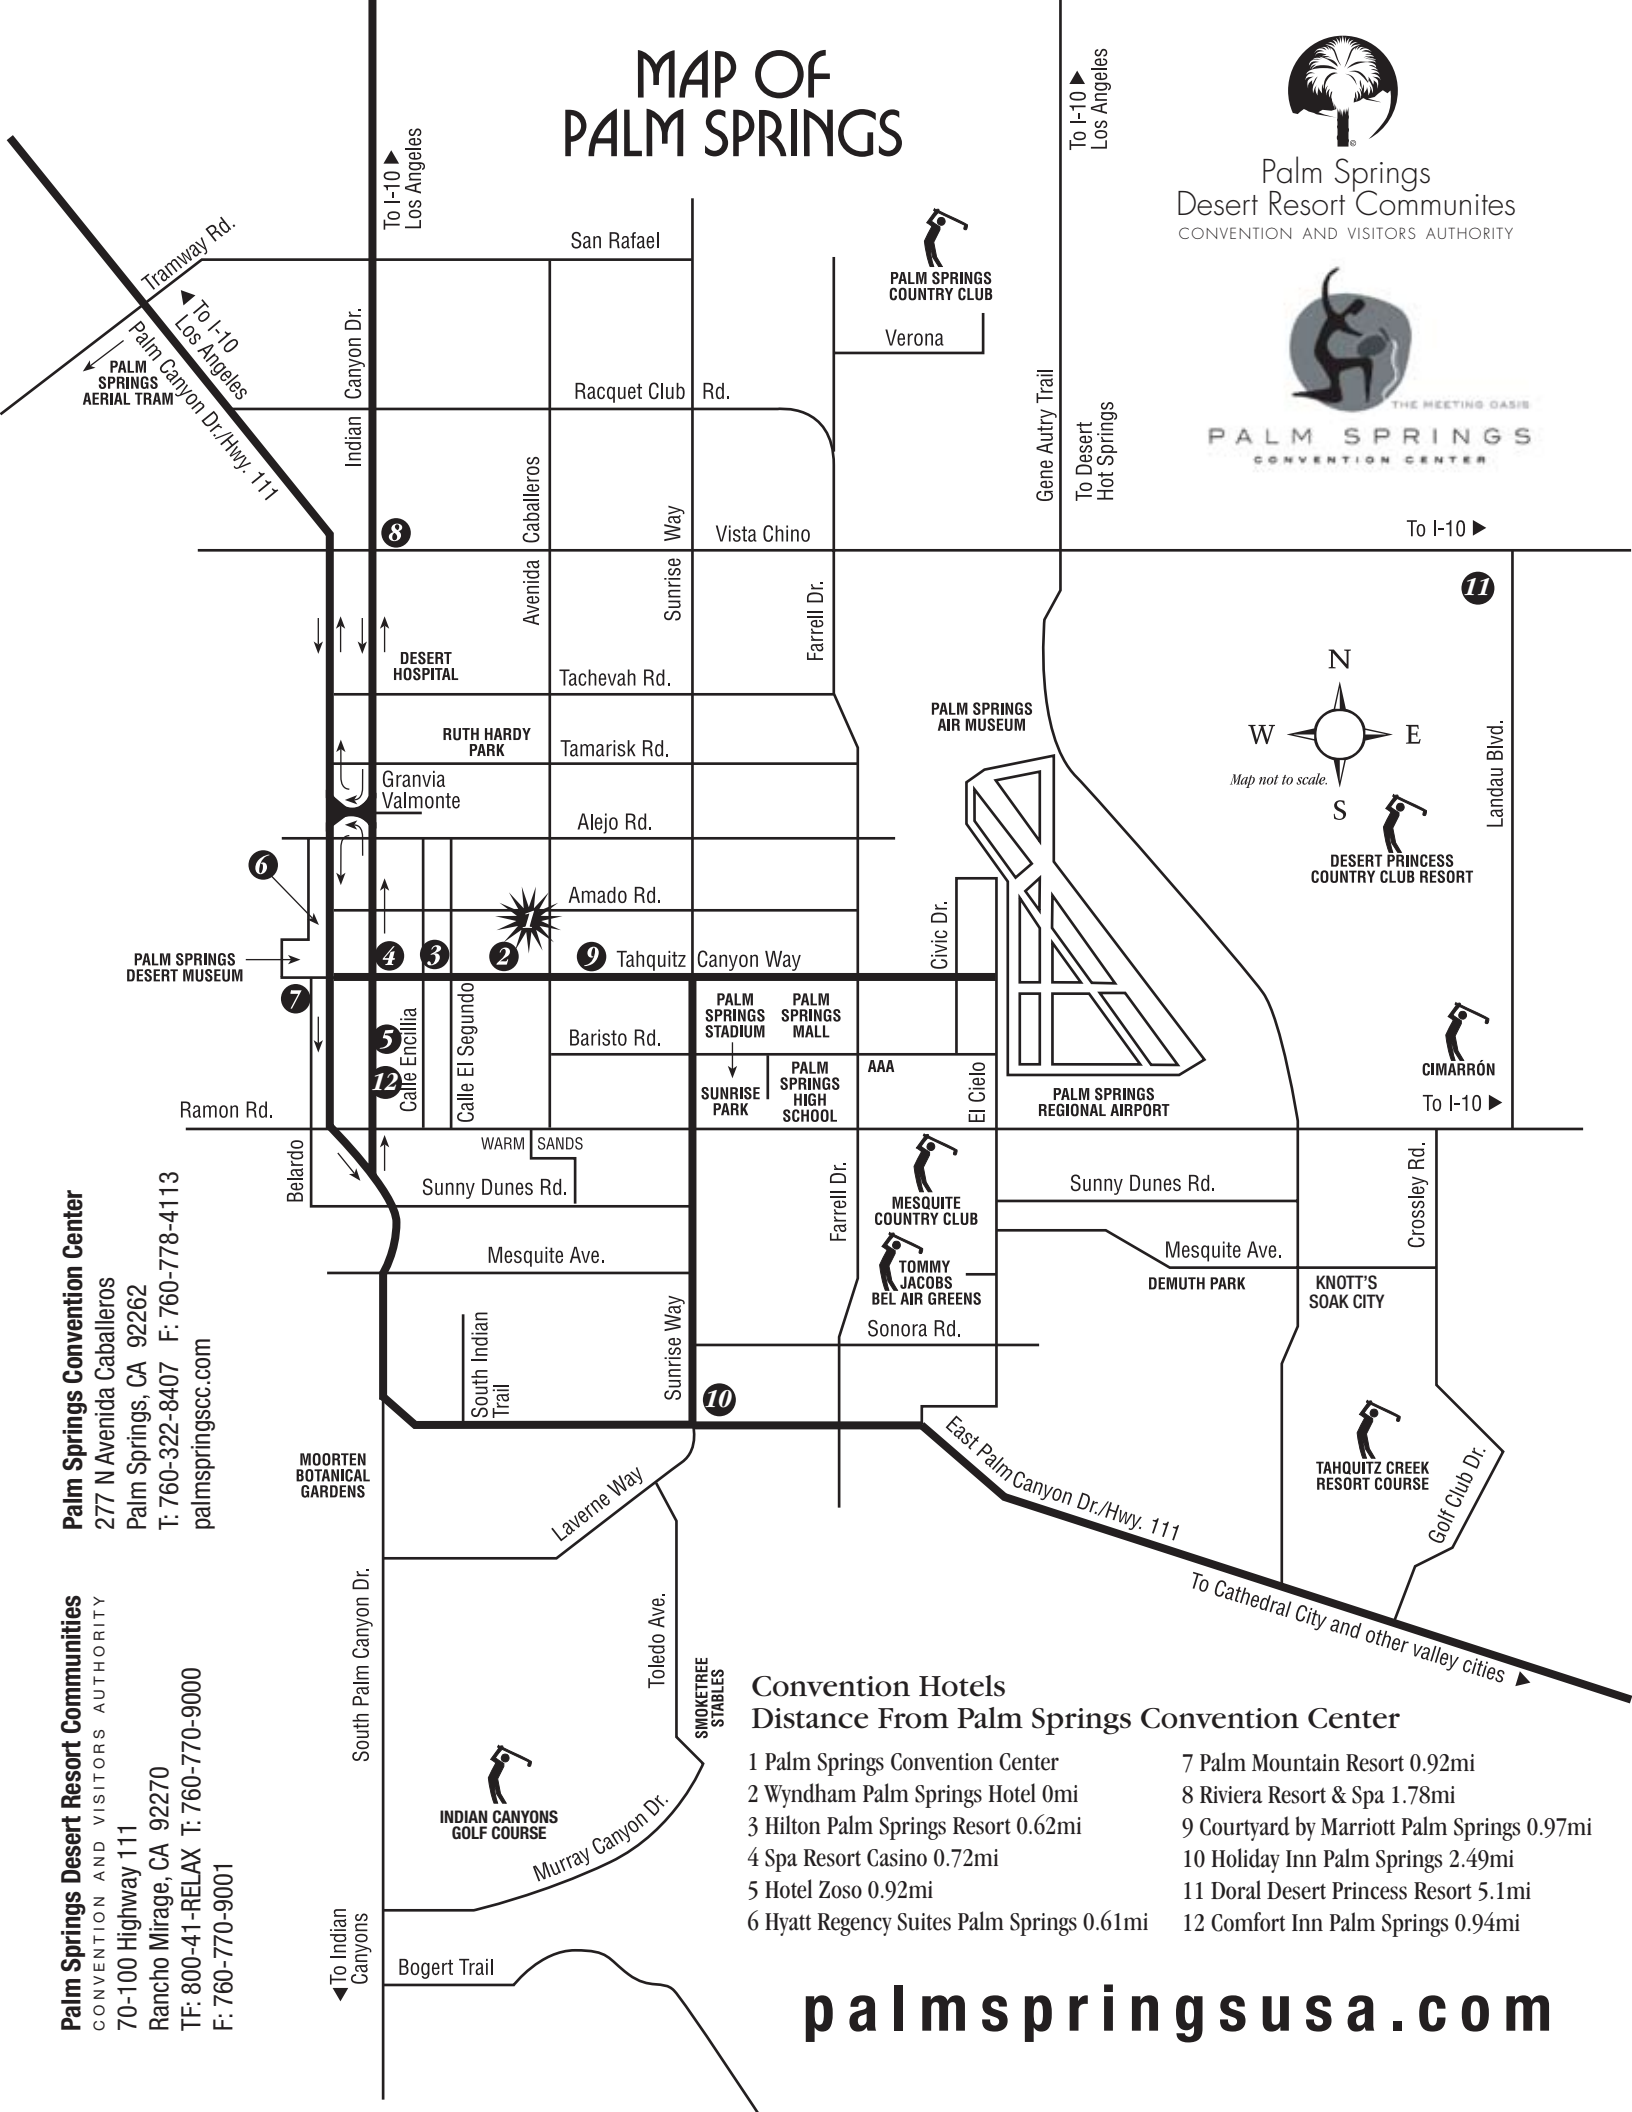

MAP OF PALM SPRINGS

 Palm Springs
 Desert Resort Communities
 CONVENTION AND VISITORS AUTHORITY

 THE MEETING OASIS
PALM SPRINGS
 CONVENTION CENTER

Palm Springs Convention Center
 277 N Avenida Caballeros
 Palm Springs, CA 92262
 T: 760-322-8407 F: 760-778-4113
 palmspringscc.com

Palm Springs Desert Resort Communities
 CONVENTION AND VISITORS AUTHORITY
 70-100 Highway 111
 Rancho Mirage, CA 92270
 TF: 800-41-RELAX T: 760-770-9000
 F: 760-770-9001

Convention Hotels Distance From Palm Springs Convention Center

- | | |
|--|---|
| 1 Palm Springs Convention Center | 7 Palm Mountain Resort 0.92mi |
| 2 Wyndham Palm Springs Hotel 0mi | 8 Riviera Resort & Spa 1.78mi |
| 3 Hilton Palm Springs Resort 0.62mi | 9 Courtyard by Marriott Palm Springs 0.97mi |
| 4 Spa Resort Casino 0.72mi | 10 Holiday Inn Palm Springs 2.49mi |
| 5 Hotel Zoso 0.92mi | 11 Doral Desert Princess Resort 5.1mi |
| 6 Hyatt Regency Suites Palm Springs 0.61mi | 12 Comfort Inn Palm Springs 0.94mi |