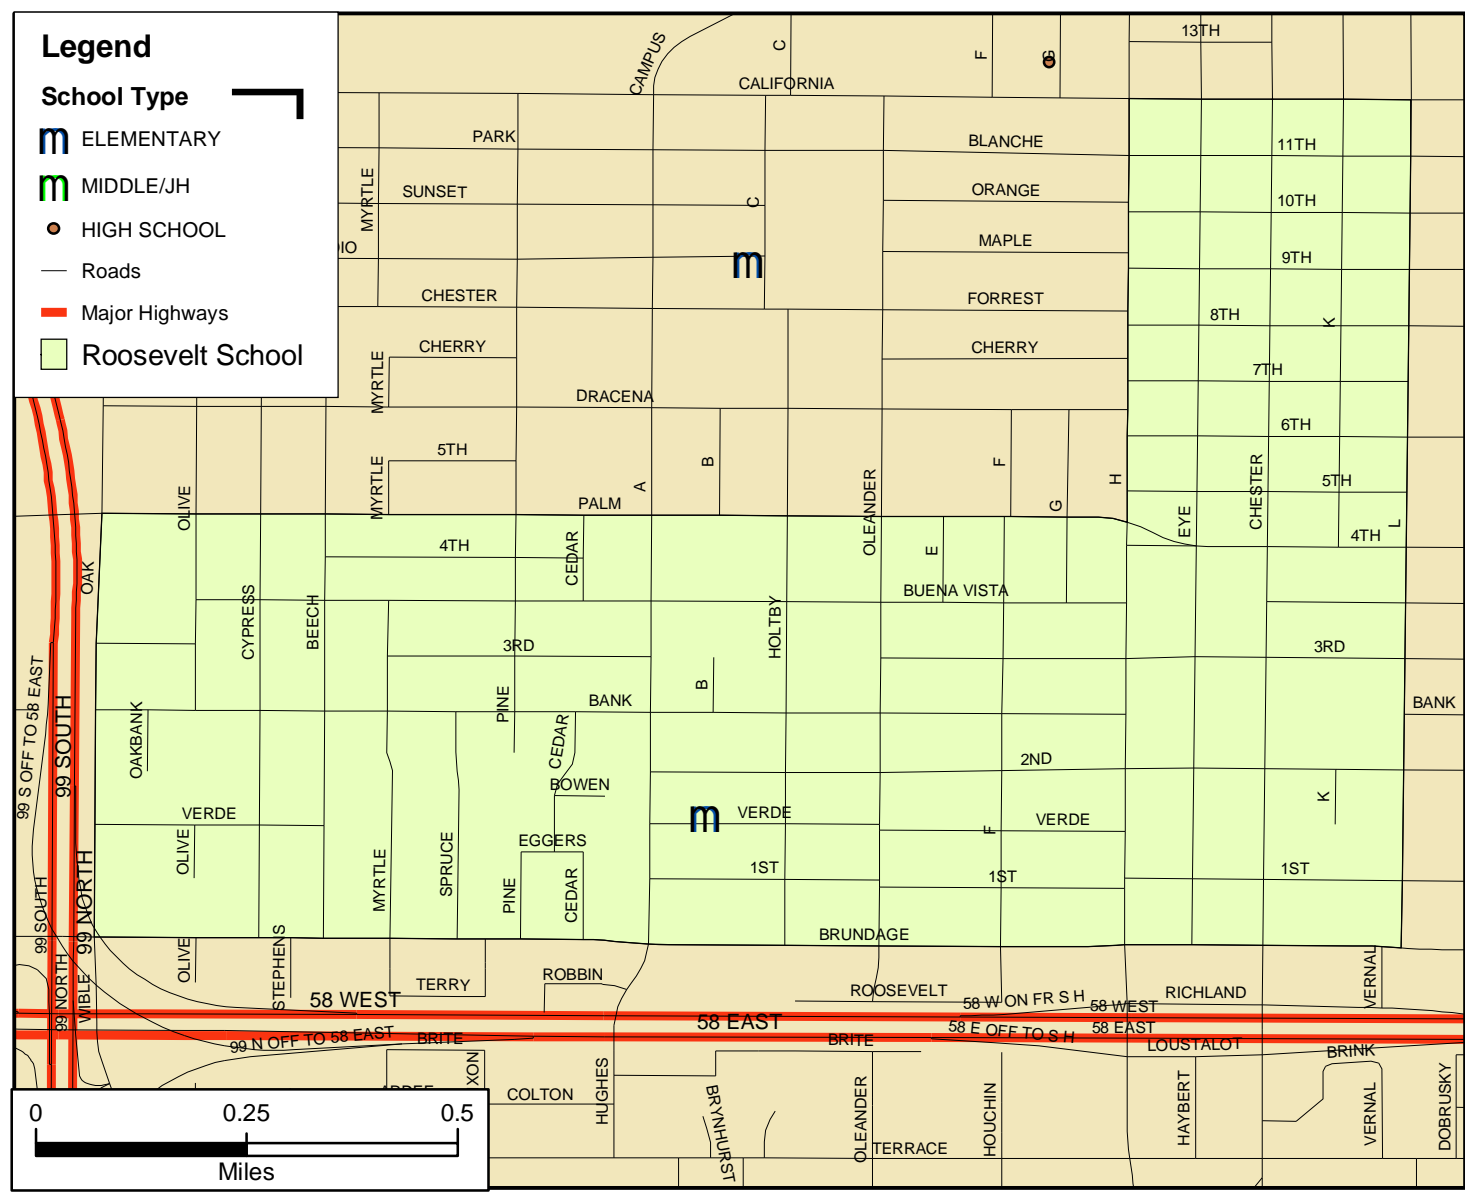

**Legend**

**School Type**

-  ELEMENTARY
-  MIDDLE/JH
-  HIGH SCHOOL
-  Roads
-  Major Highways
-  Roosevelt School

Source: County of Kern GIS, Air Photo USA  
Created in ArcGIS 8 using ArcMap

Warning: The information contained herein was created by the KCSOS Research Department Geographic Information System (GIS), which is designated and operated solely for the convenience of the Kern County Schools and related contract entities. KCSOS does not warrant the accuracy of this information, and no decision involving a risk of economic loss or physical injury should be made in reliance thereon.

## Bakersfield City School District Roosevelt Elementary 2004

Office of Larry E. Reider  
Kern County Superintendent of Schools  
Research Services Department GIS  
September 2004

State Plane Coordinate System  
California Zone IV - NAD 27