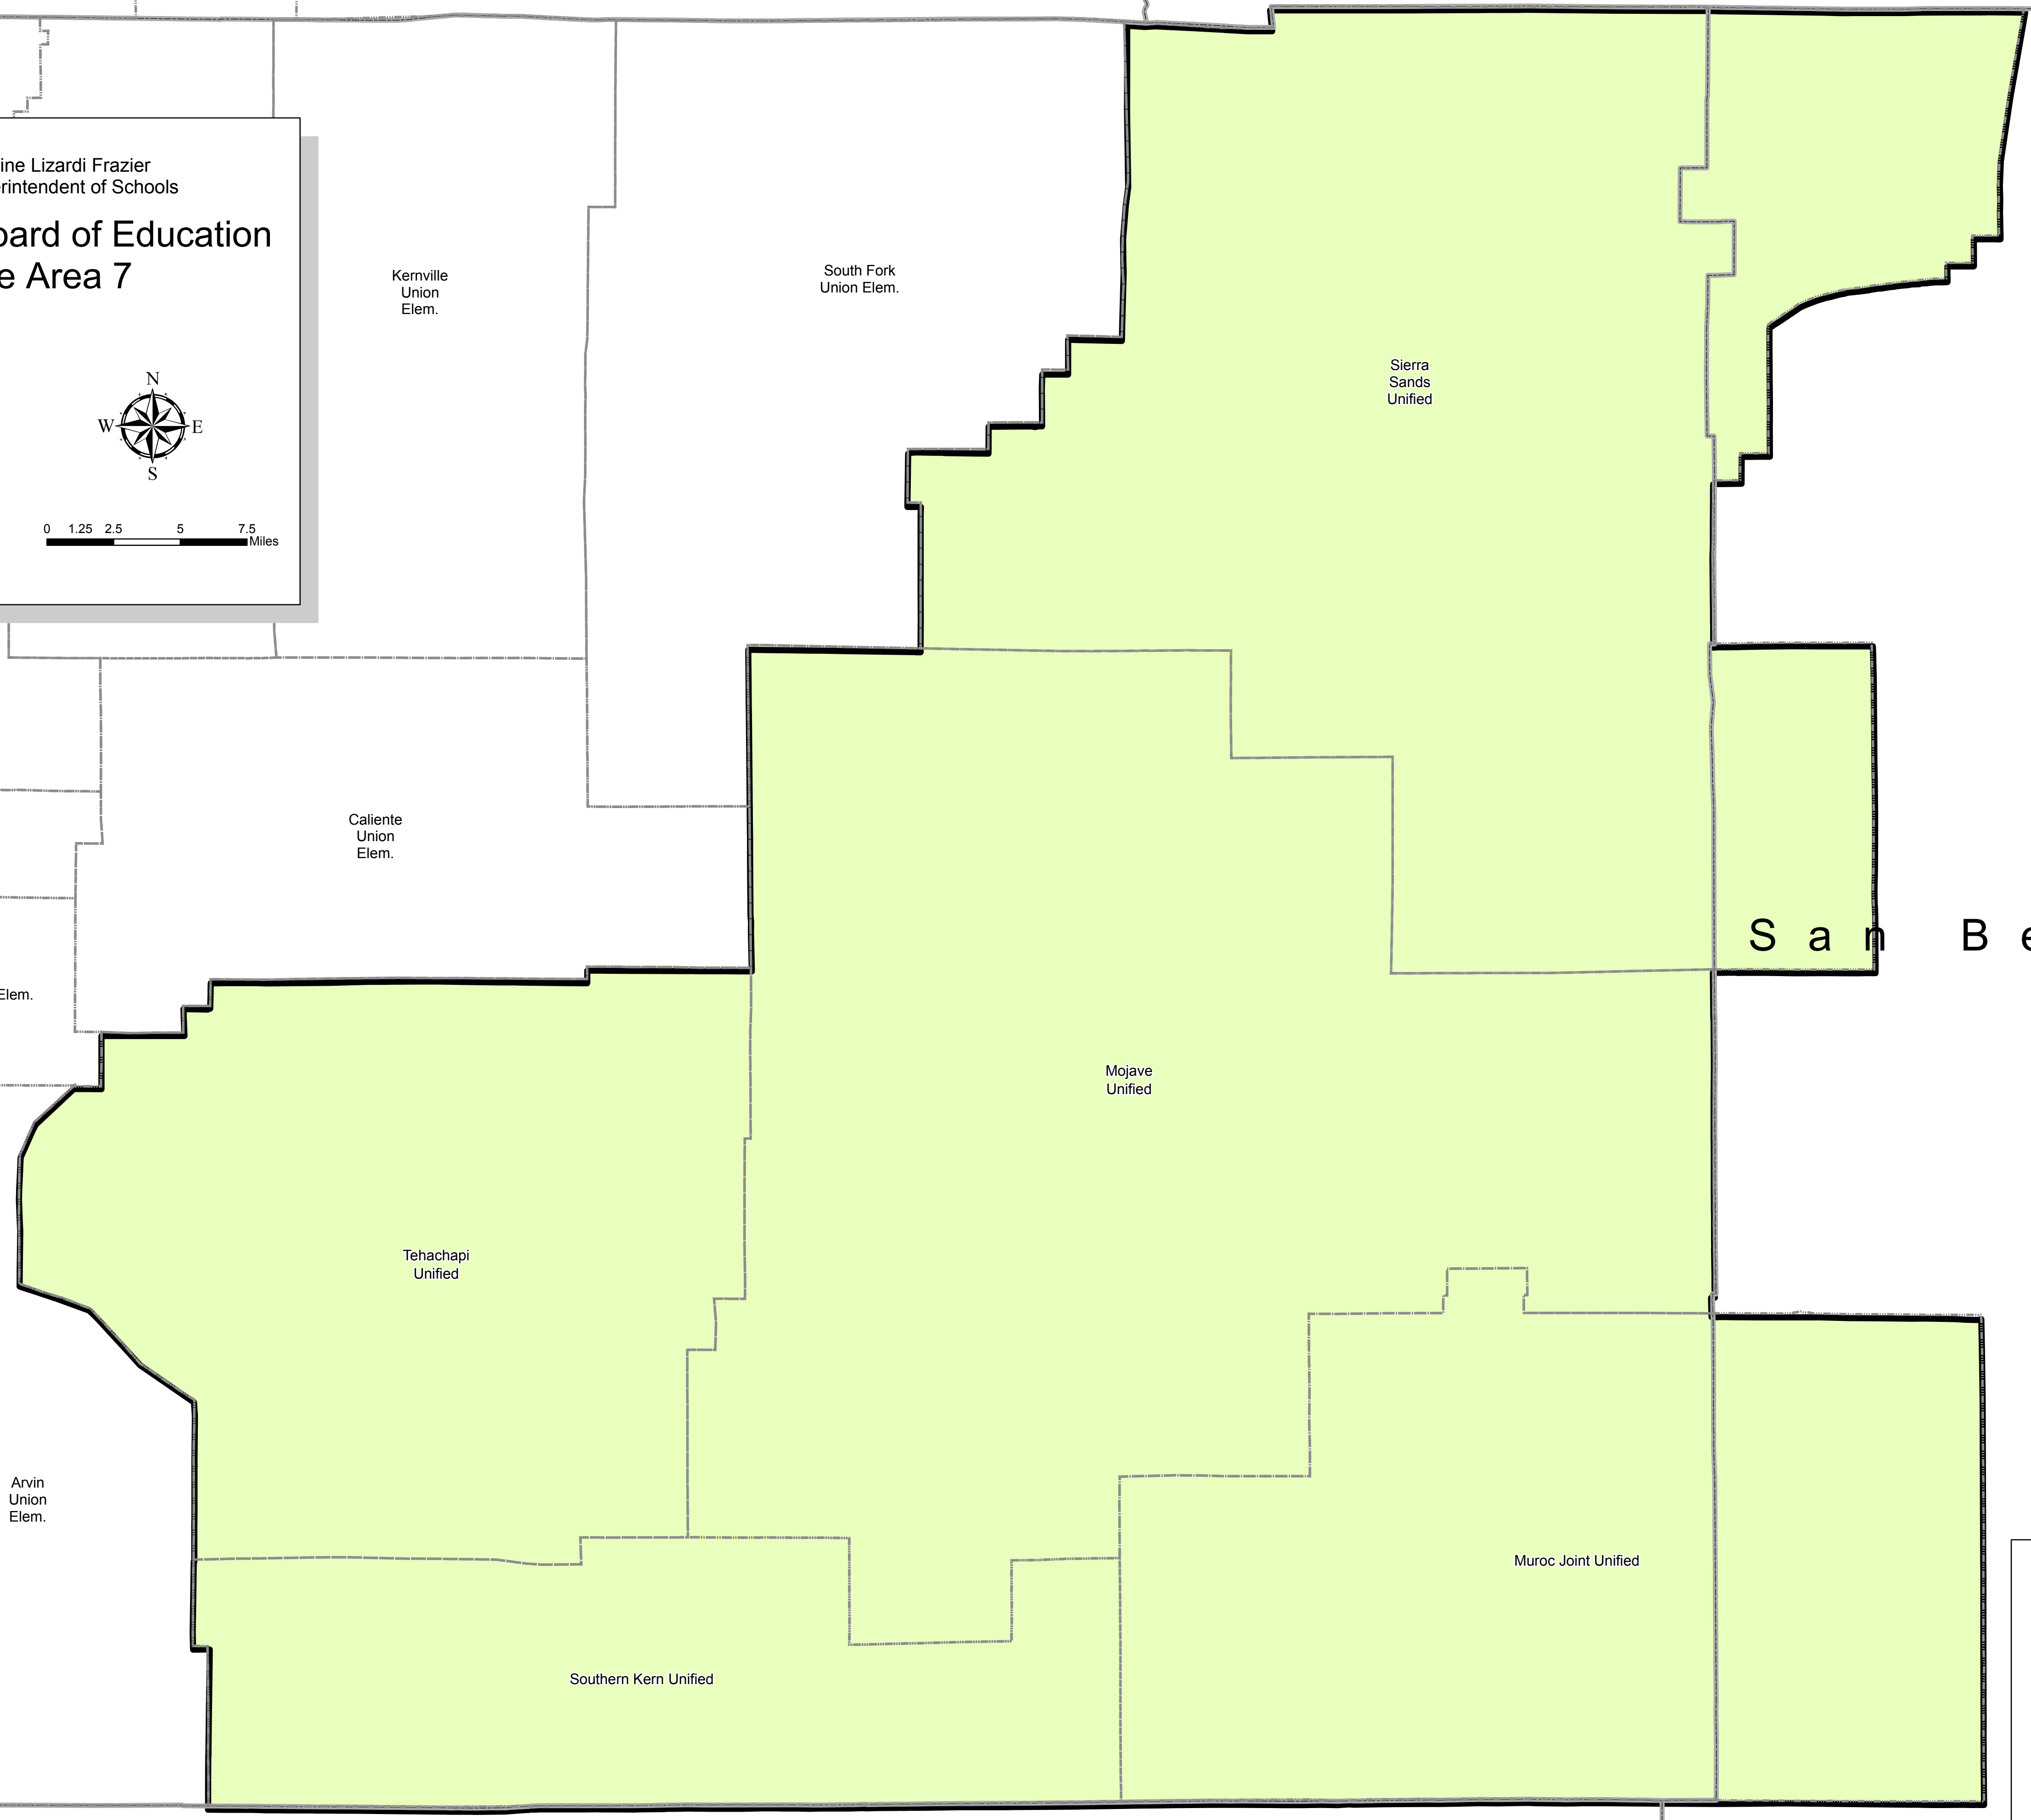

T u l a r e

I n y o

S a n B e r n a r d i n o

L o s A n g e l e s

V e n t u r a

Office of Christine Lizardi Frazier
Kern County Superintendent of Schools

Kern County Board of Education Trustee Area 7

Legend

- Trustee Area 7
- School Districts
- Counties

Created by Jesus Garcia, Coordinator
 KCSOS Special Services GIS
 Using ArcMap ArcGIS 9.3.1
 State Plane Coordinate System California Zone V - NAD 83

Office of Christine Lizardi Frazier
 Kern County Superintendent of Schools
 1300 17th Street - CITY CENTRE
 Bakersfield, CA 93301-4533
 (661) 636-4000
 www.kern.org

Disclosure: Kern County Superintendent of Schools (KCSOS) makes no representation or warranty that the information provided on this file is accurate and/or has no errors or omissions. This map is intended for display purposes only and does not replace official recorded documents.