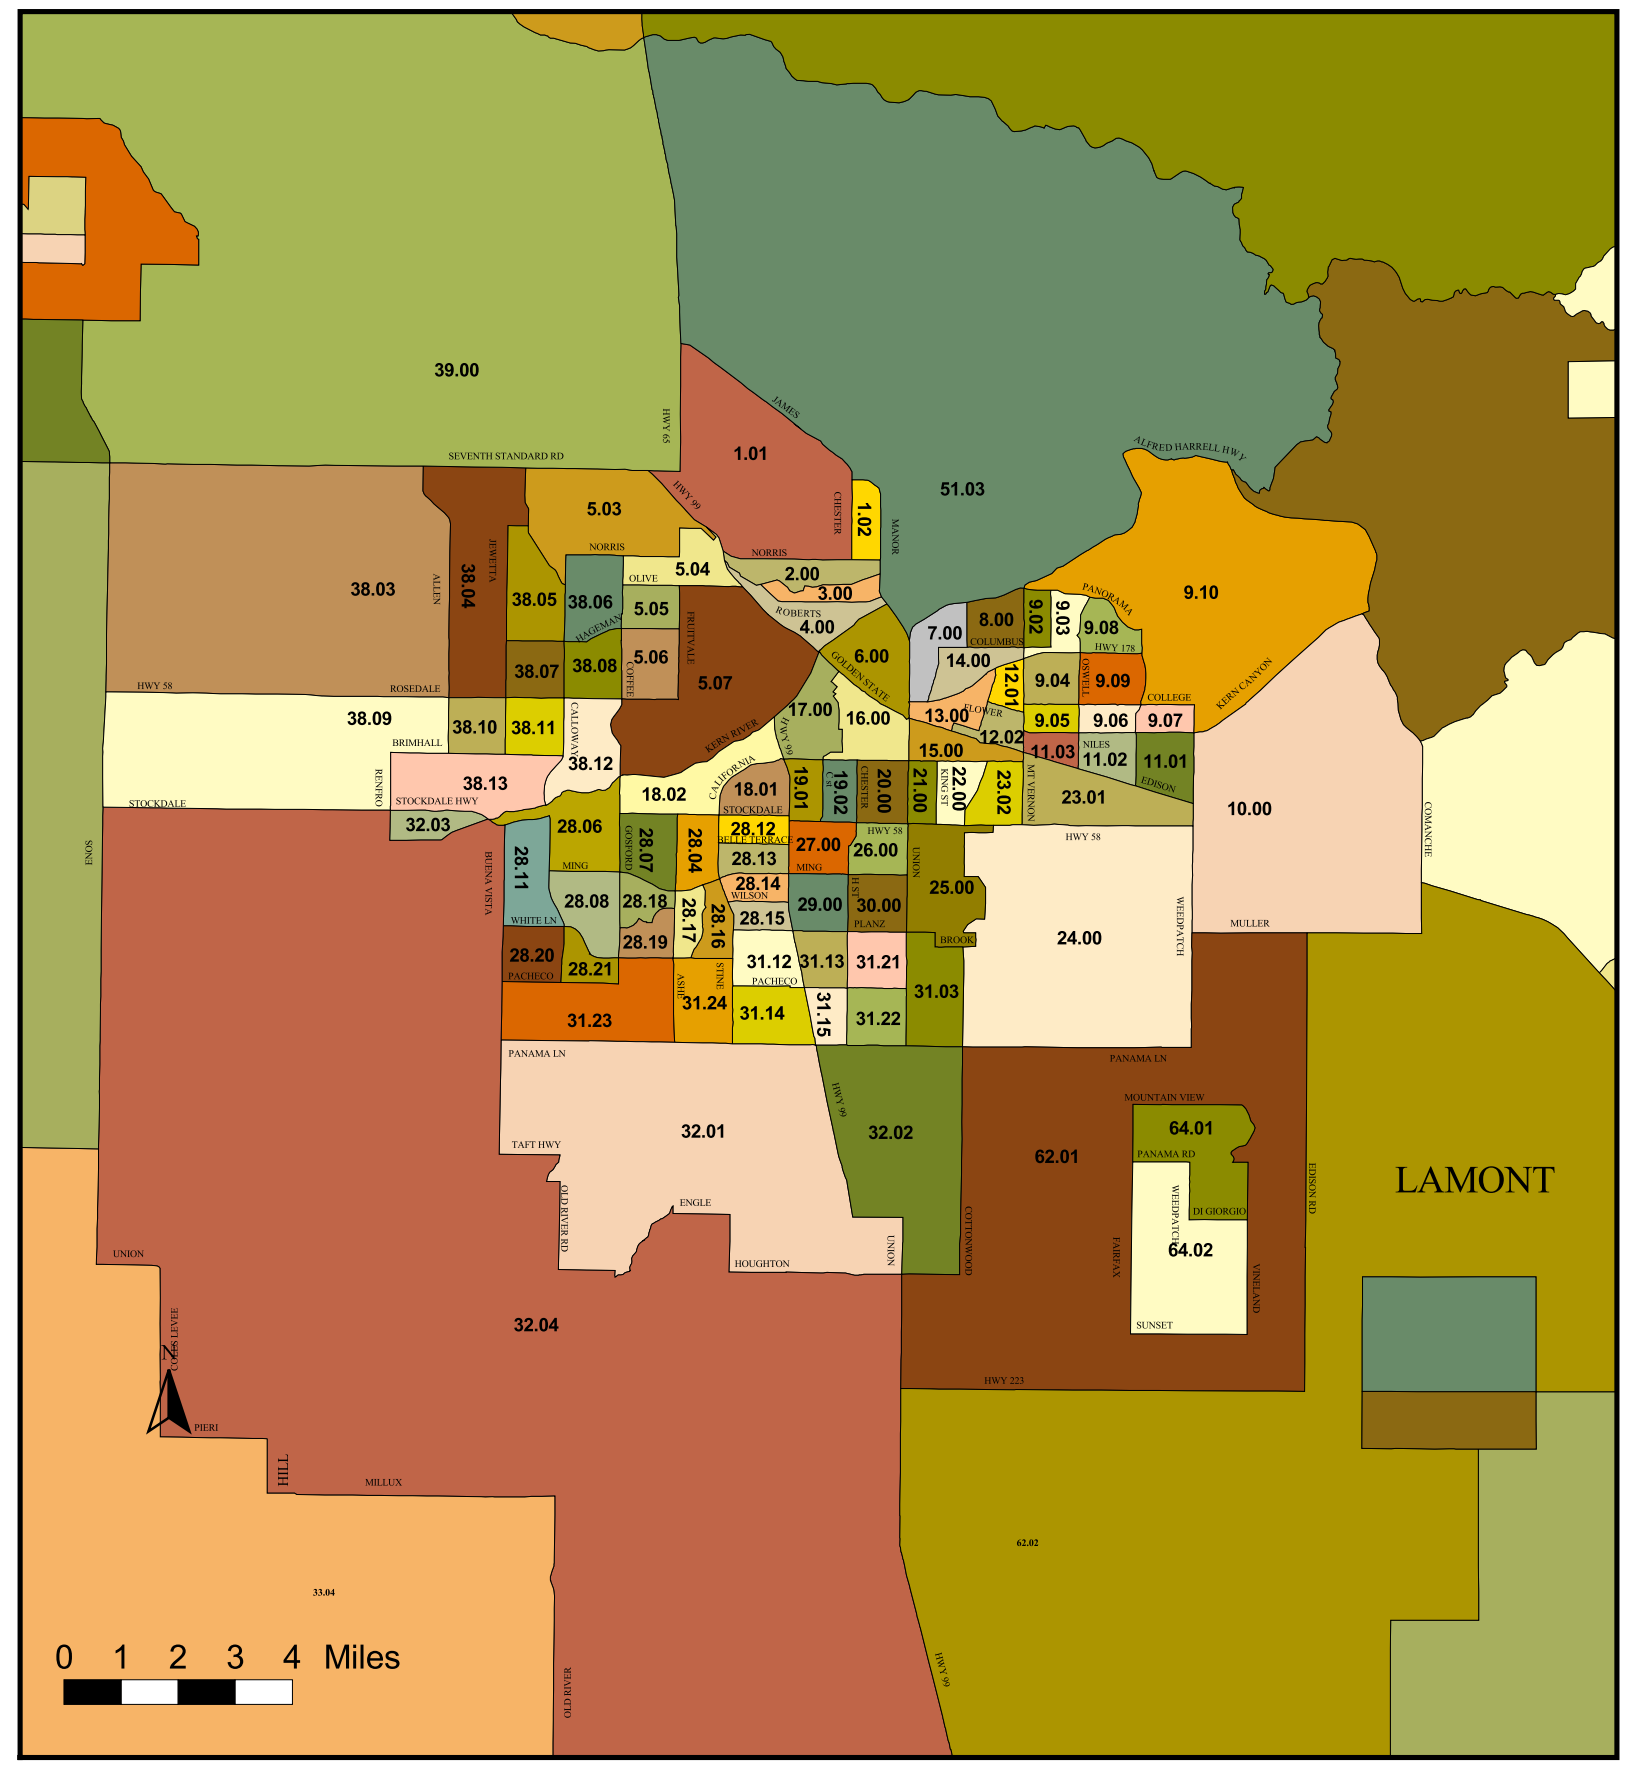

SEE METROPOLITAN BAKERSFIELD DETAIL

METROPOLITAN BAKERSFIELD DETAIL

2000 CENSUS TRACT BOUNDARIES KERN COUNTY, CALIFORNIA BAKERSFIELD MSA